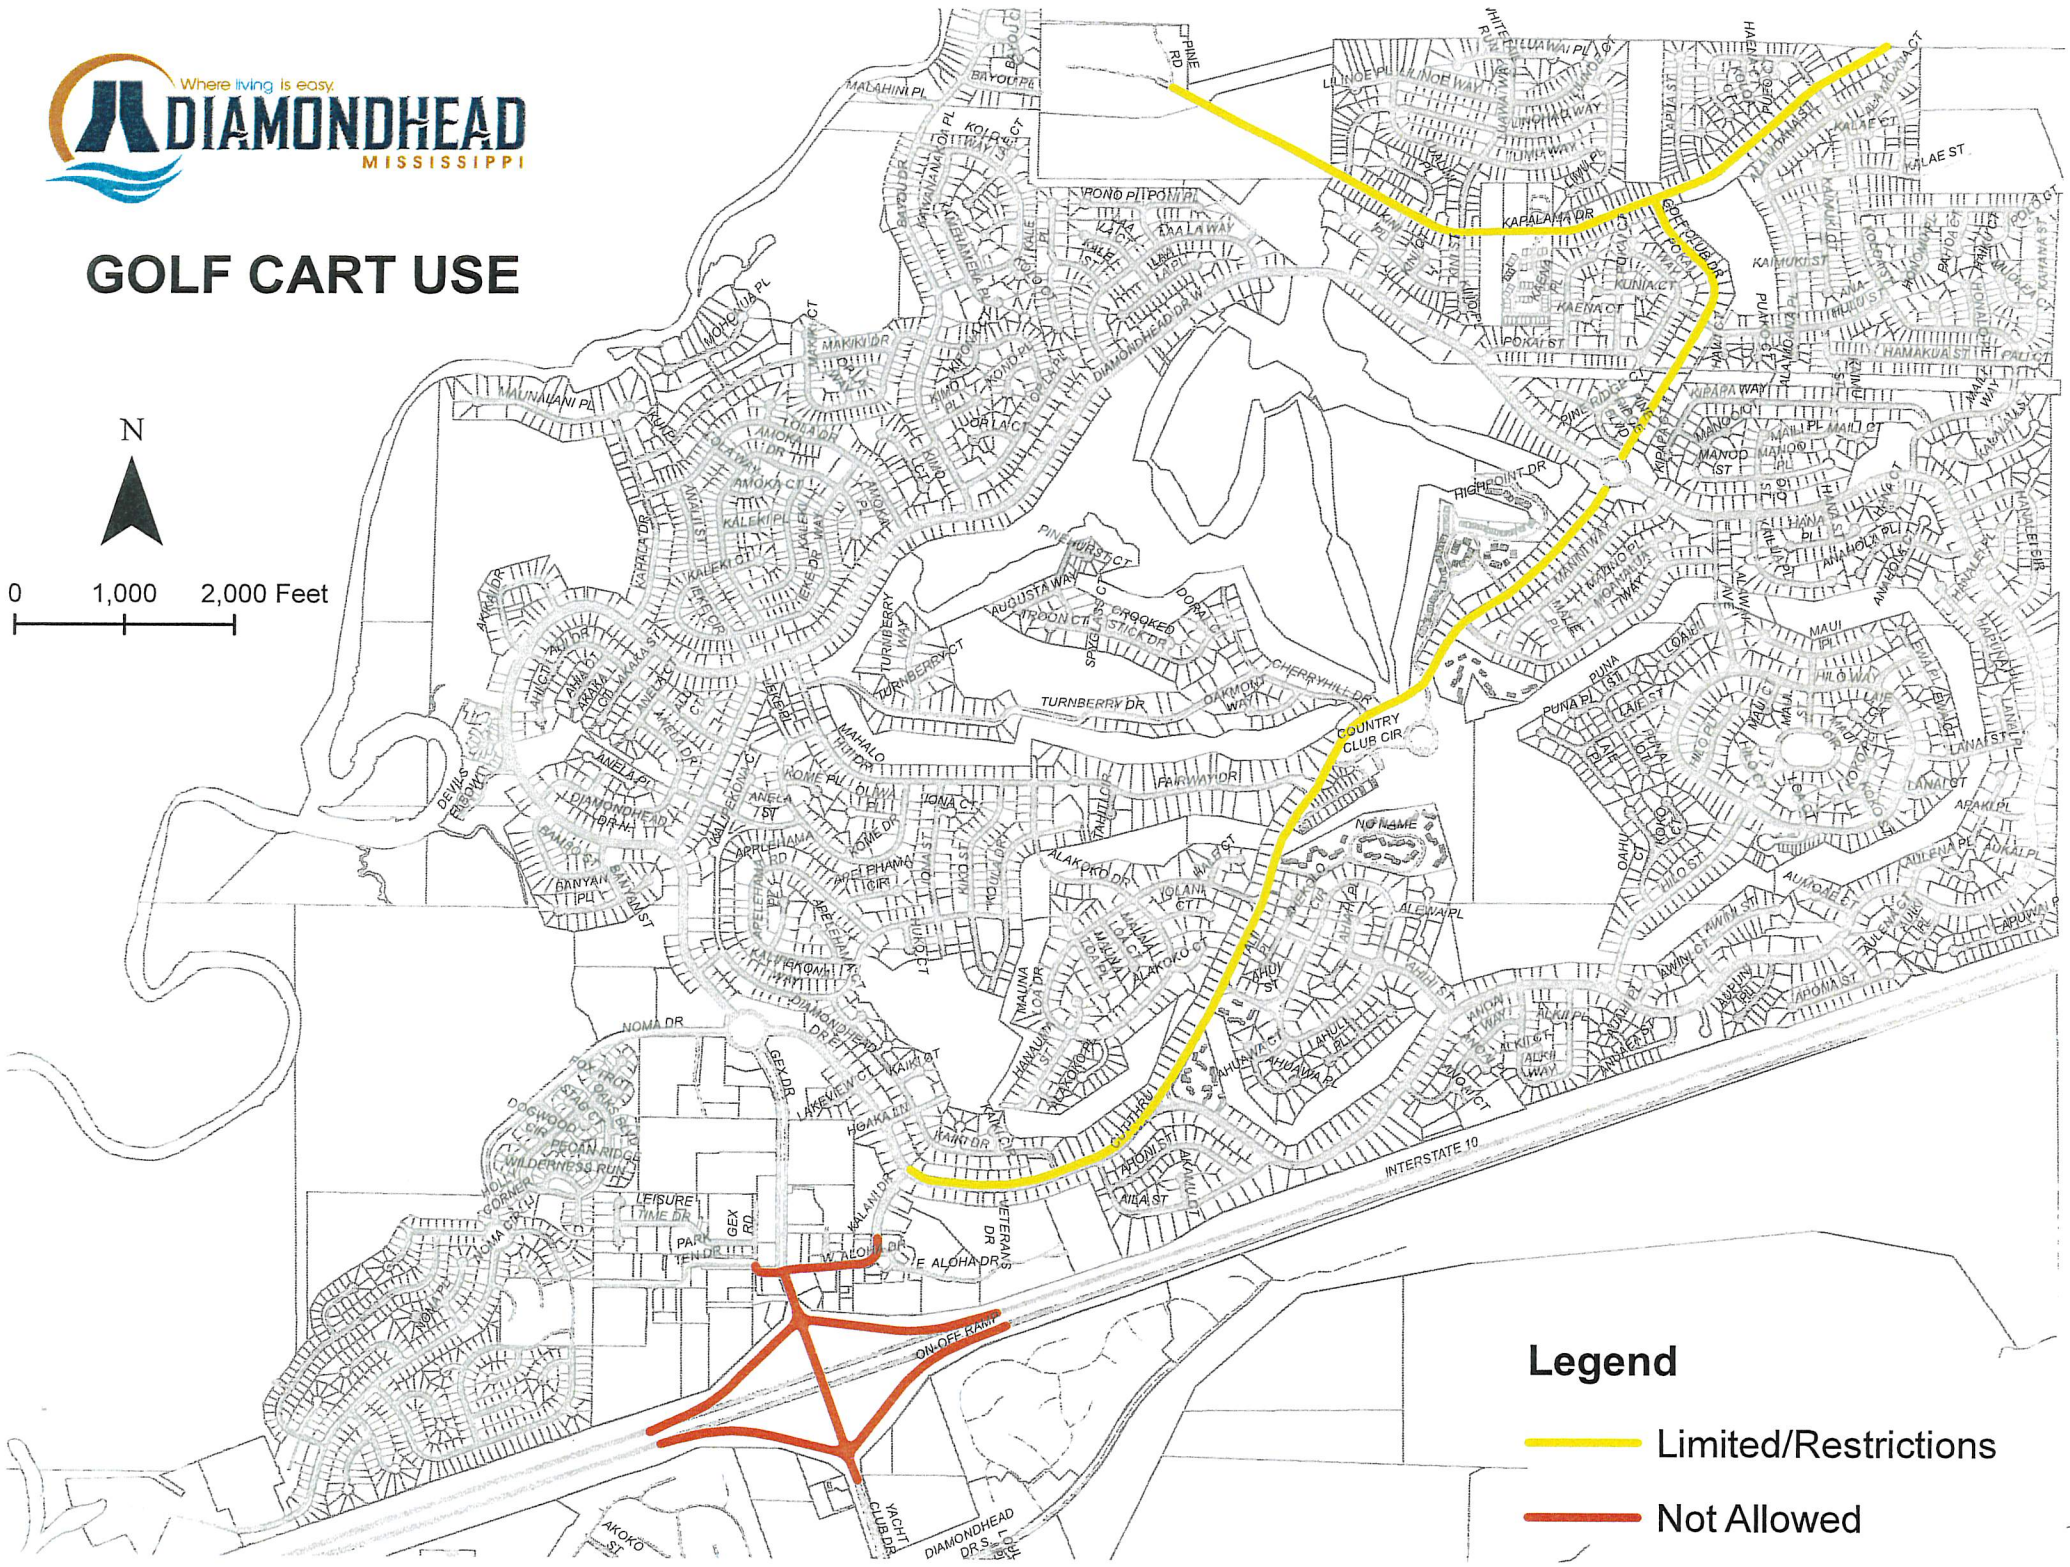

# GOLF CART USE

N

0 1,000 2,000 Feet

## Legend

-  Limited/Restrictions
-  Not Allowed