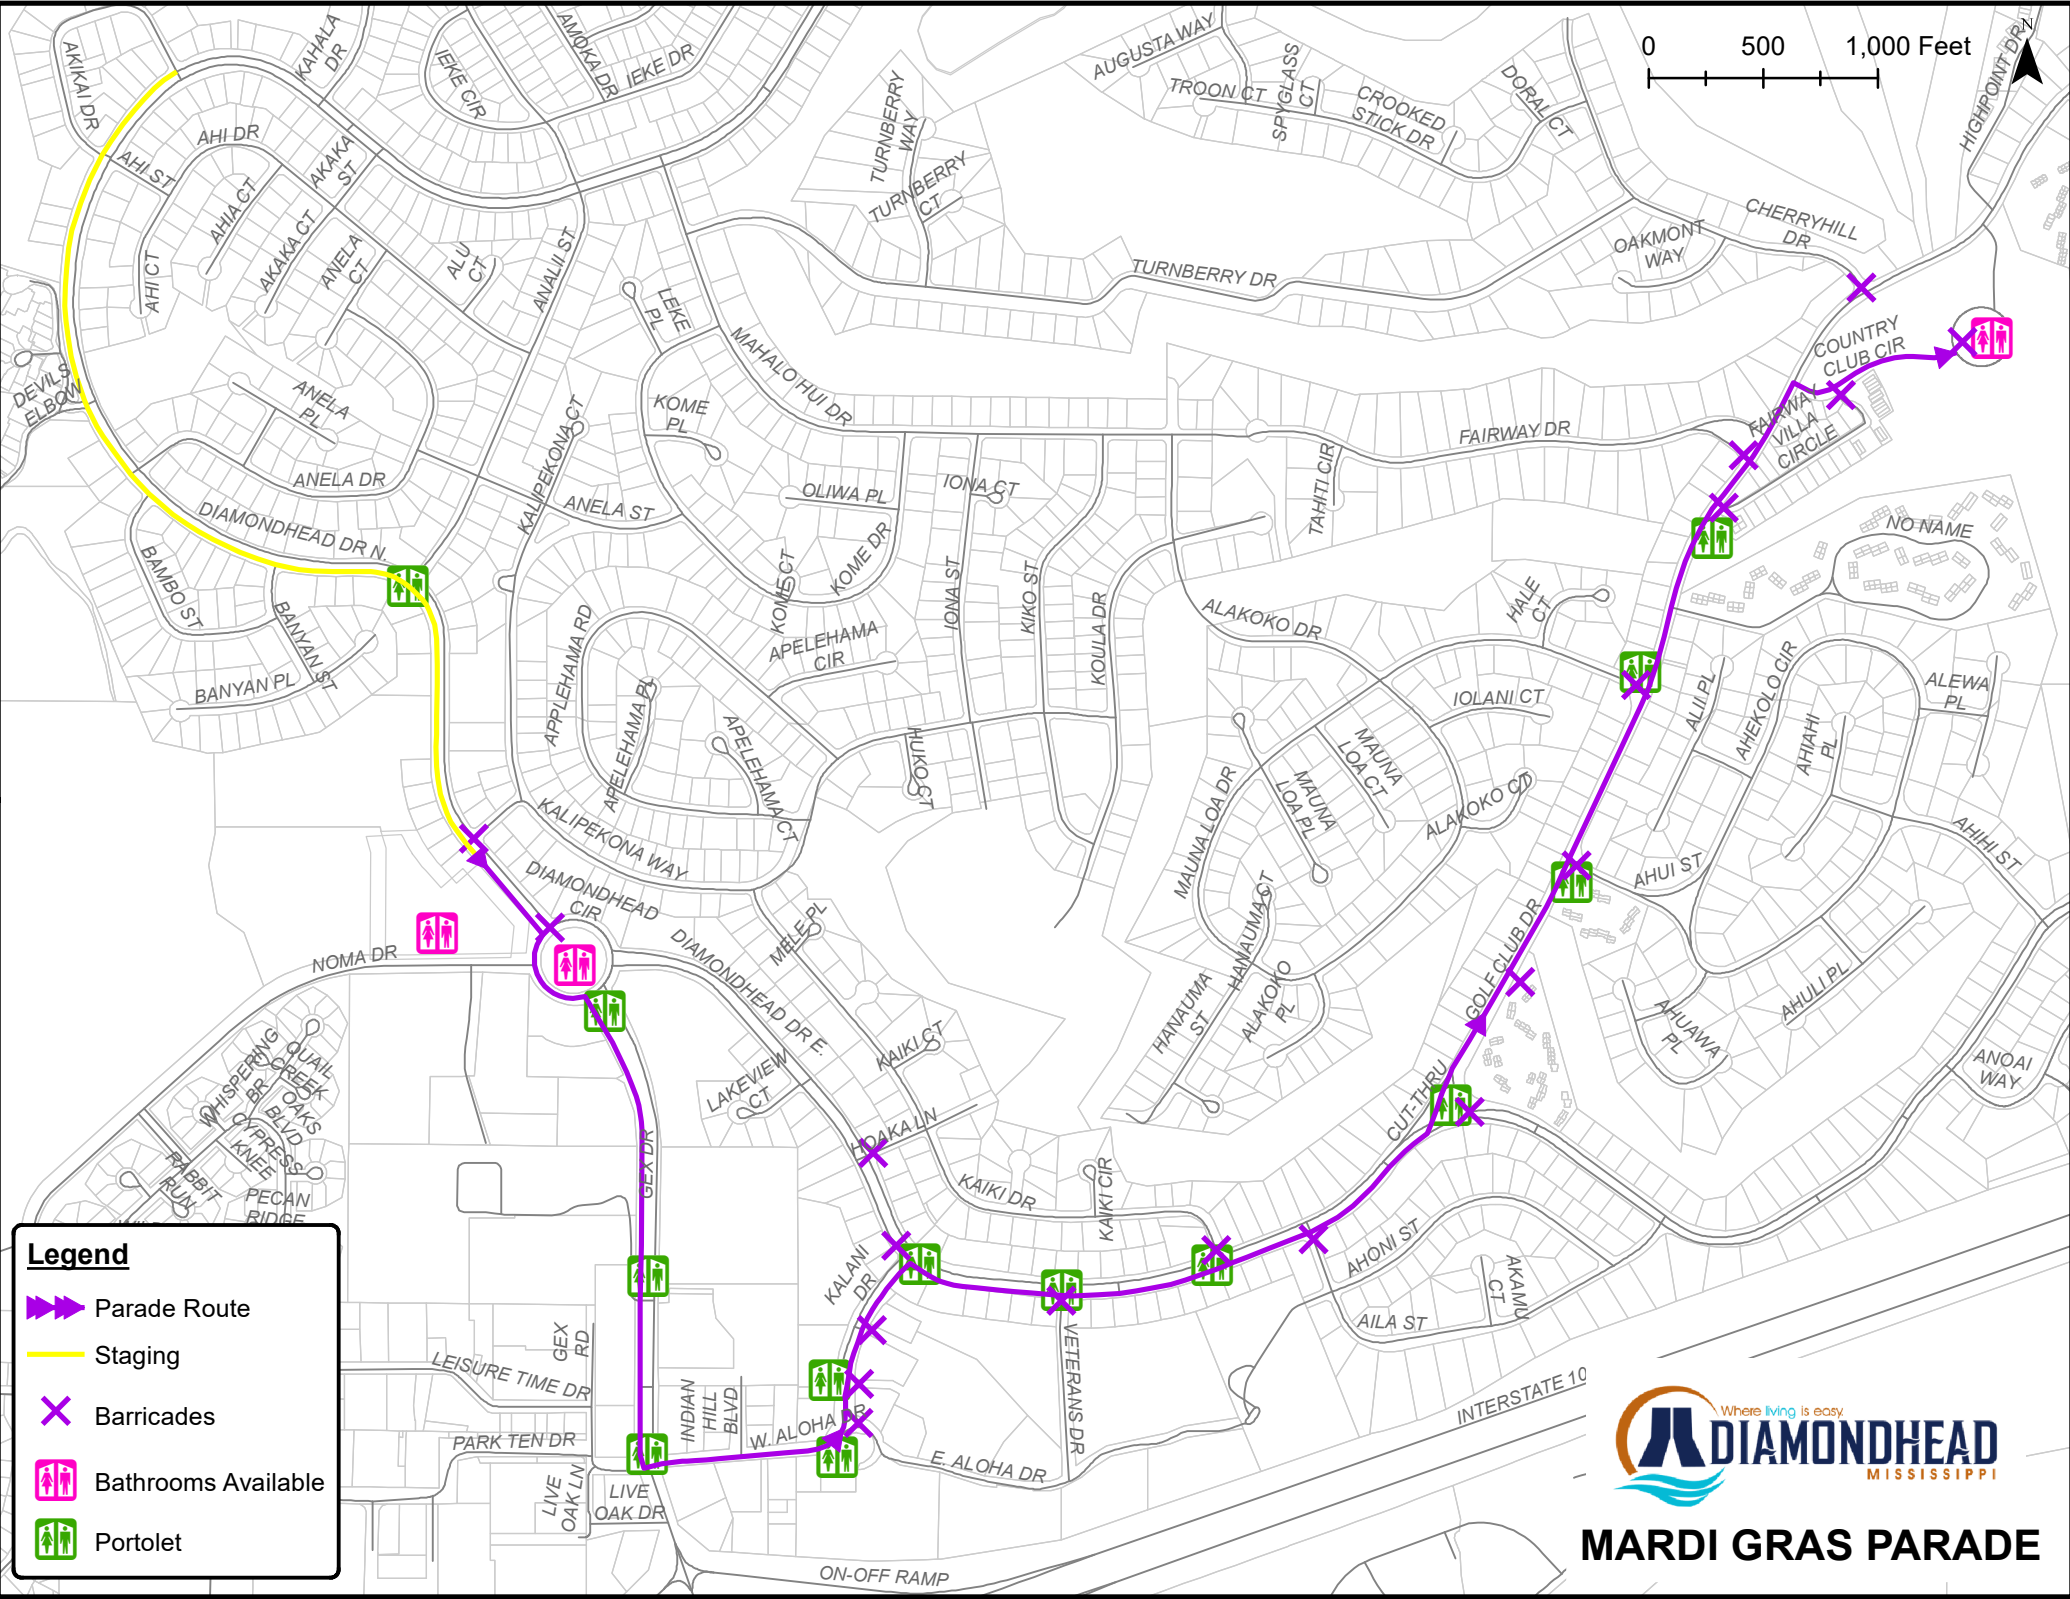

0 500 1,000 Feet

Legend

-  Parade Route
-  Staging
-  Barricades
-  Bathrooms Available
-  Portolet

MARDI GRAS PARADE