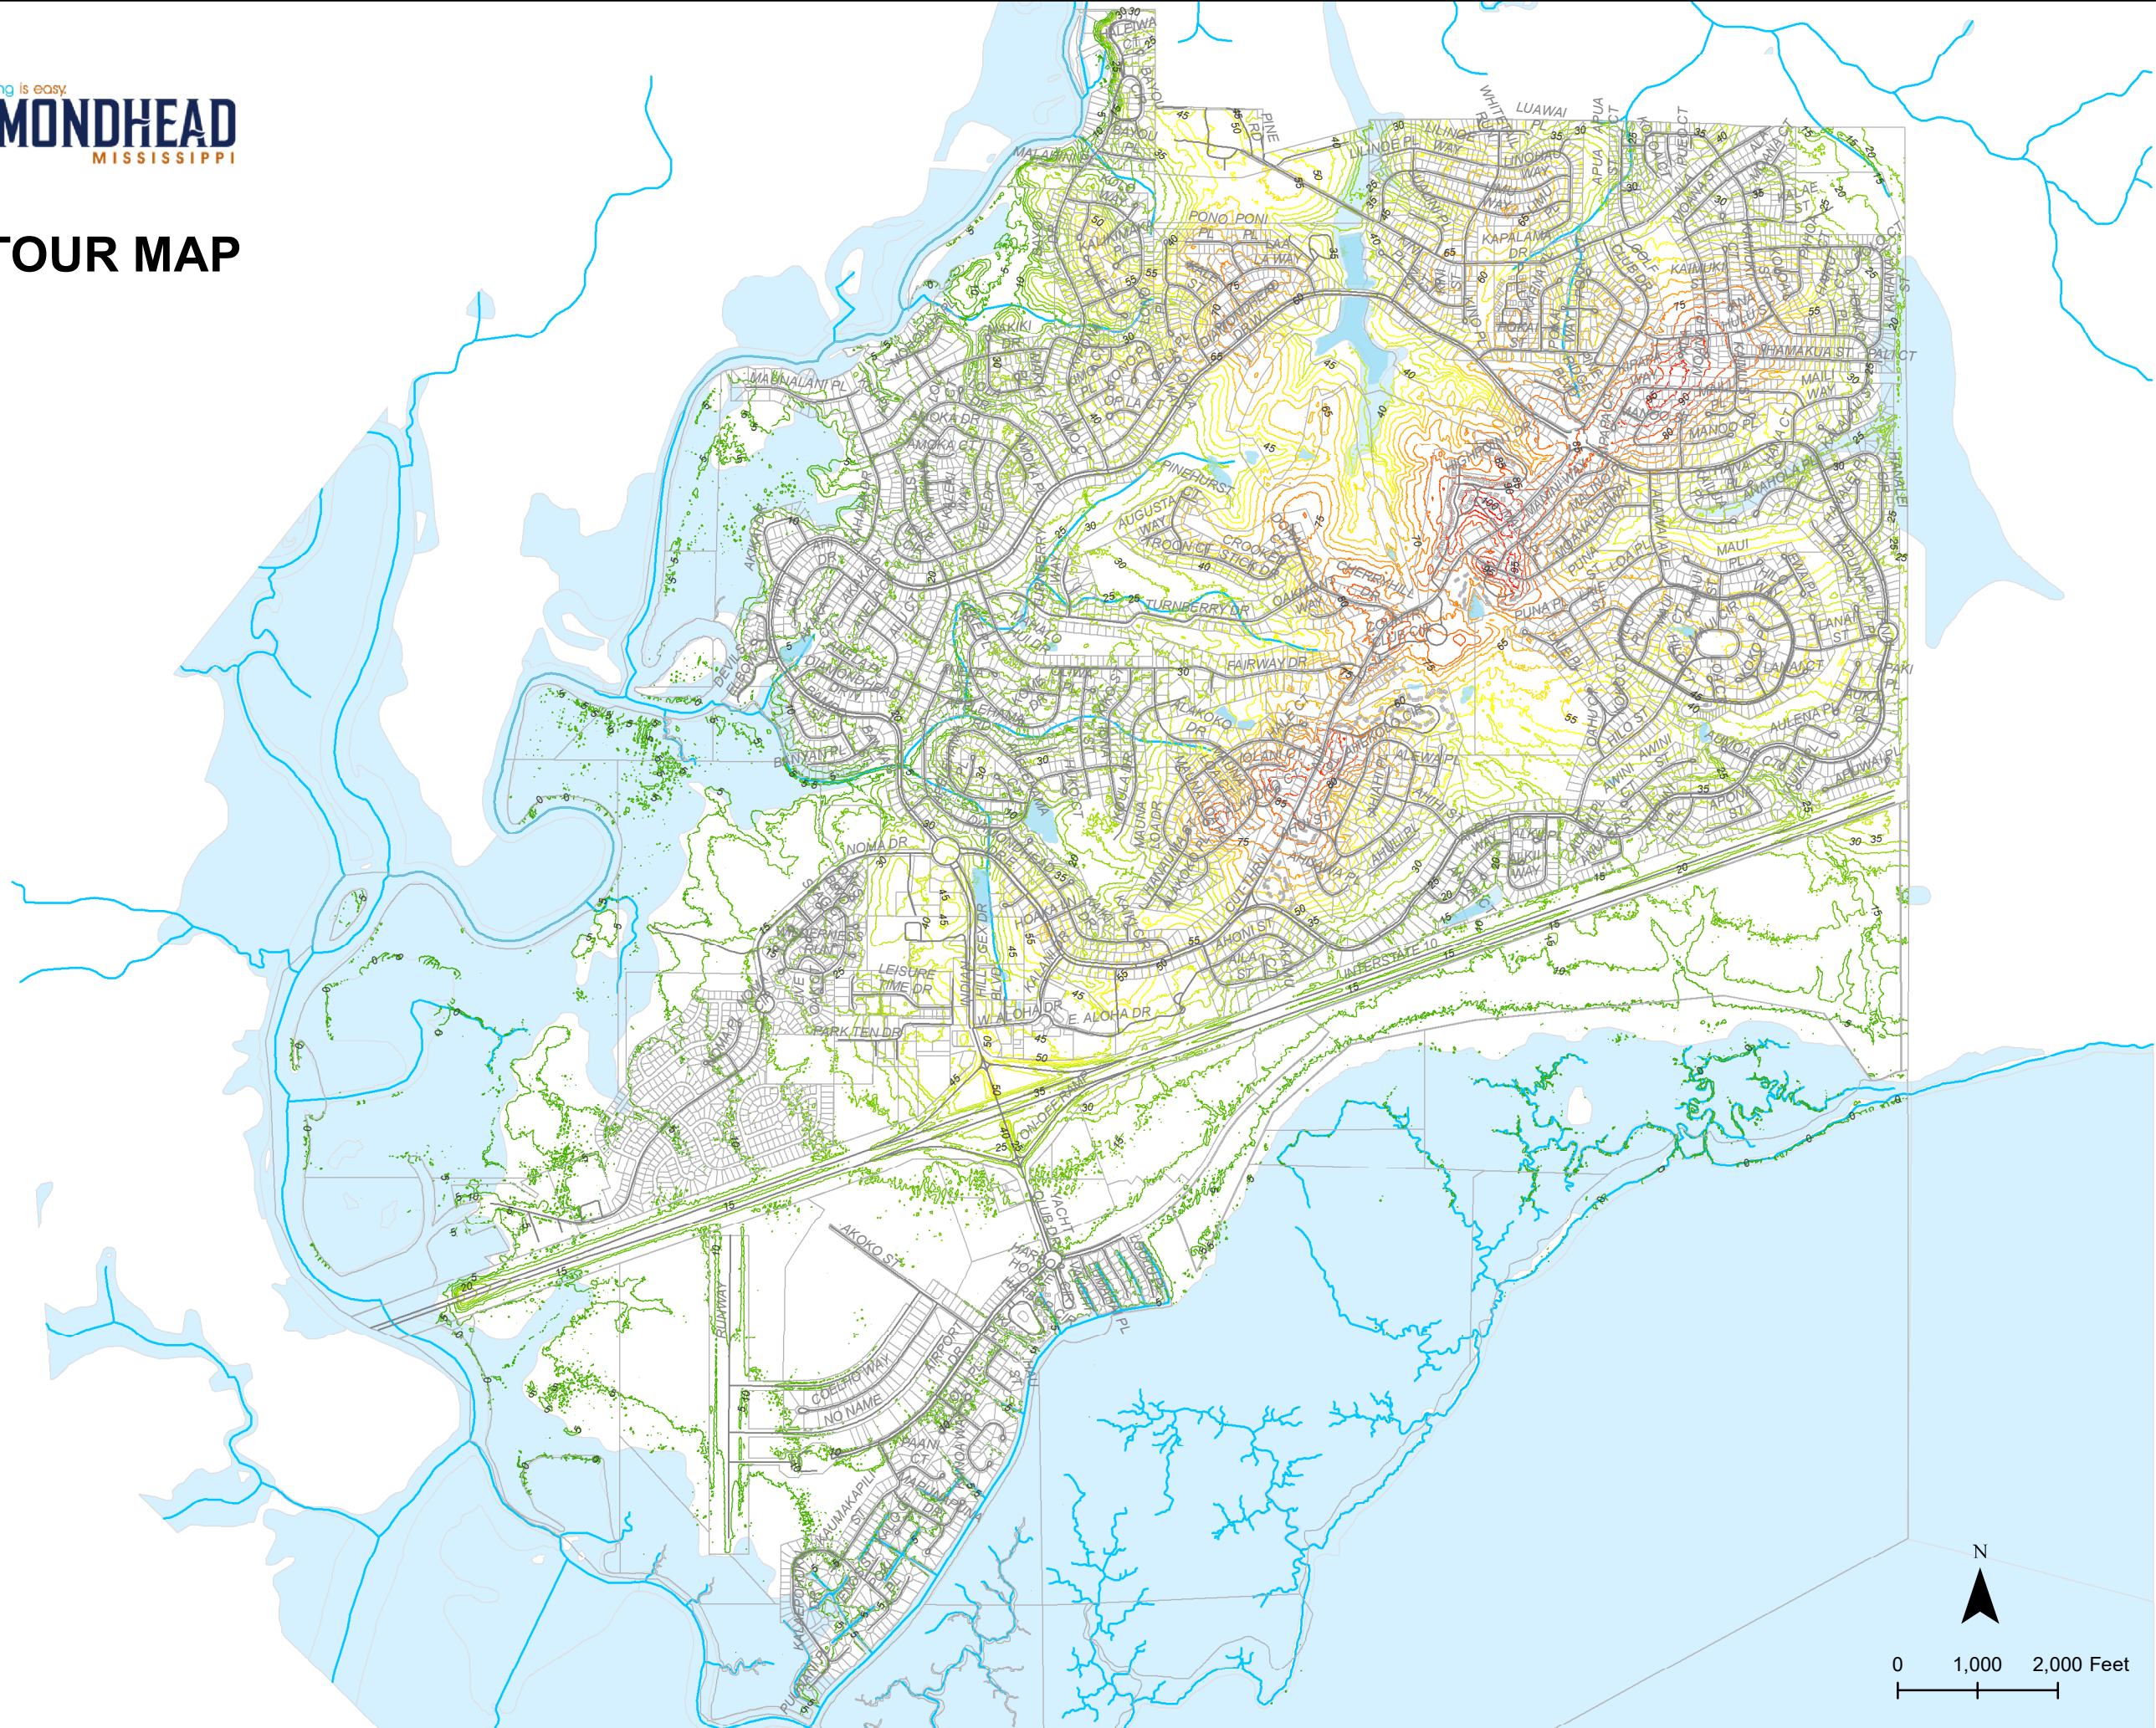

**5' CONTOUR MAP**

**Legend**

Elevation	Color
0	Light Green
5	Light Green
10	Light Green
15	Light Green
20	Light Green
25	Light Green
30	Light Green
35	Light Green
40	Light Green
45	Light Green
50	Yellow
55	Yellow
60	Yellow
65	Yellow
70	Yellow
75	Orange
80	Orange
85	Orange
90	Red
95	Red
100	Red