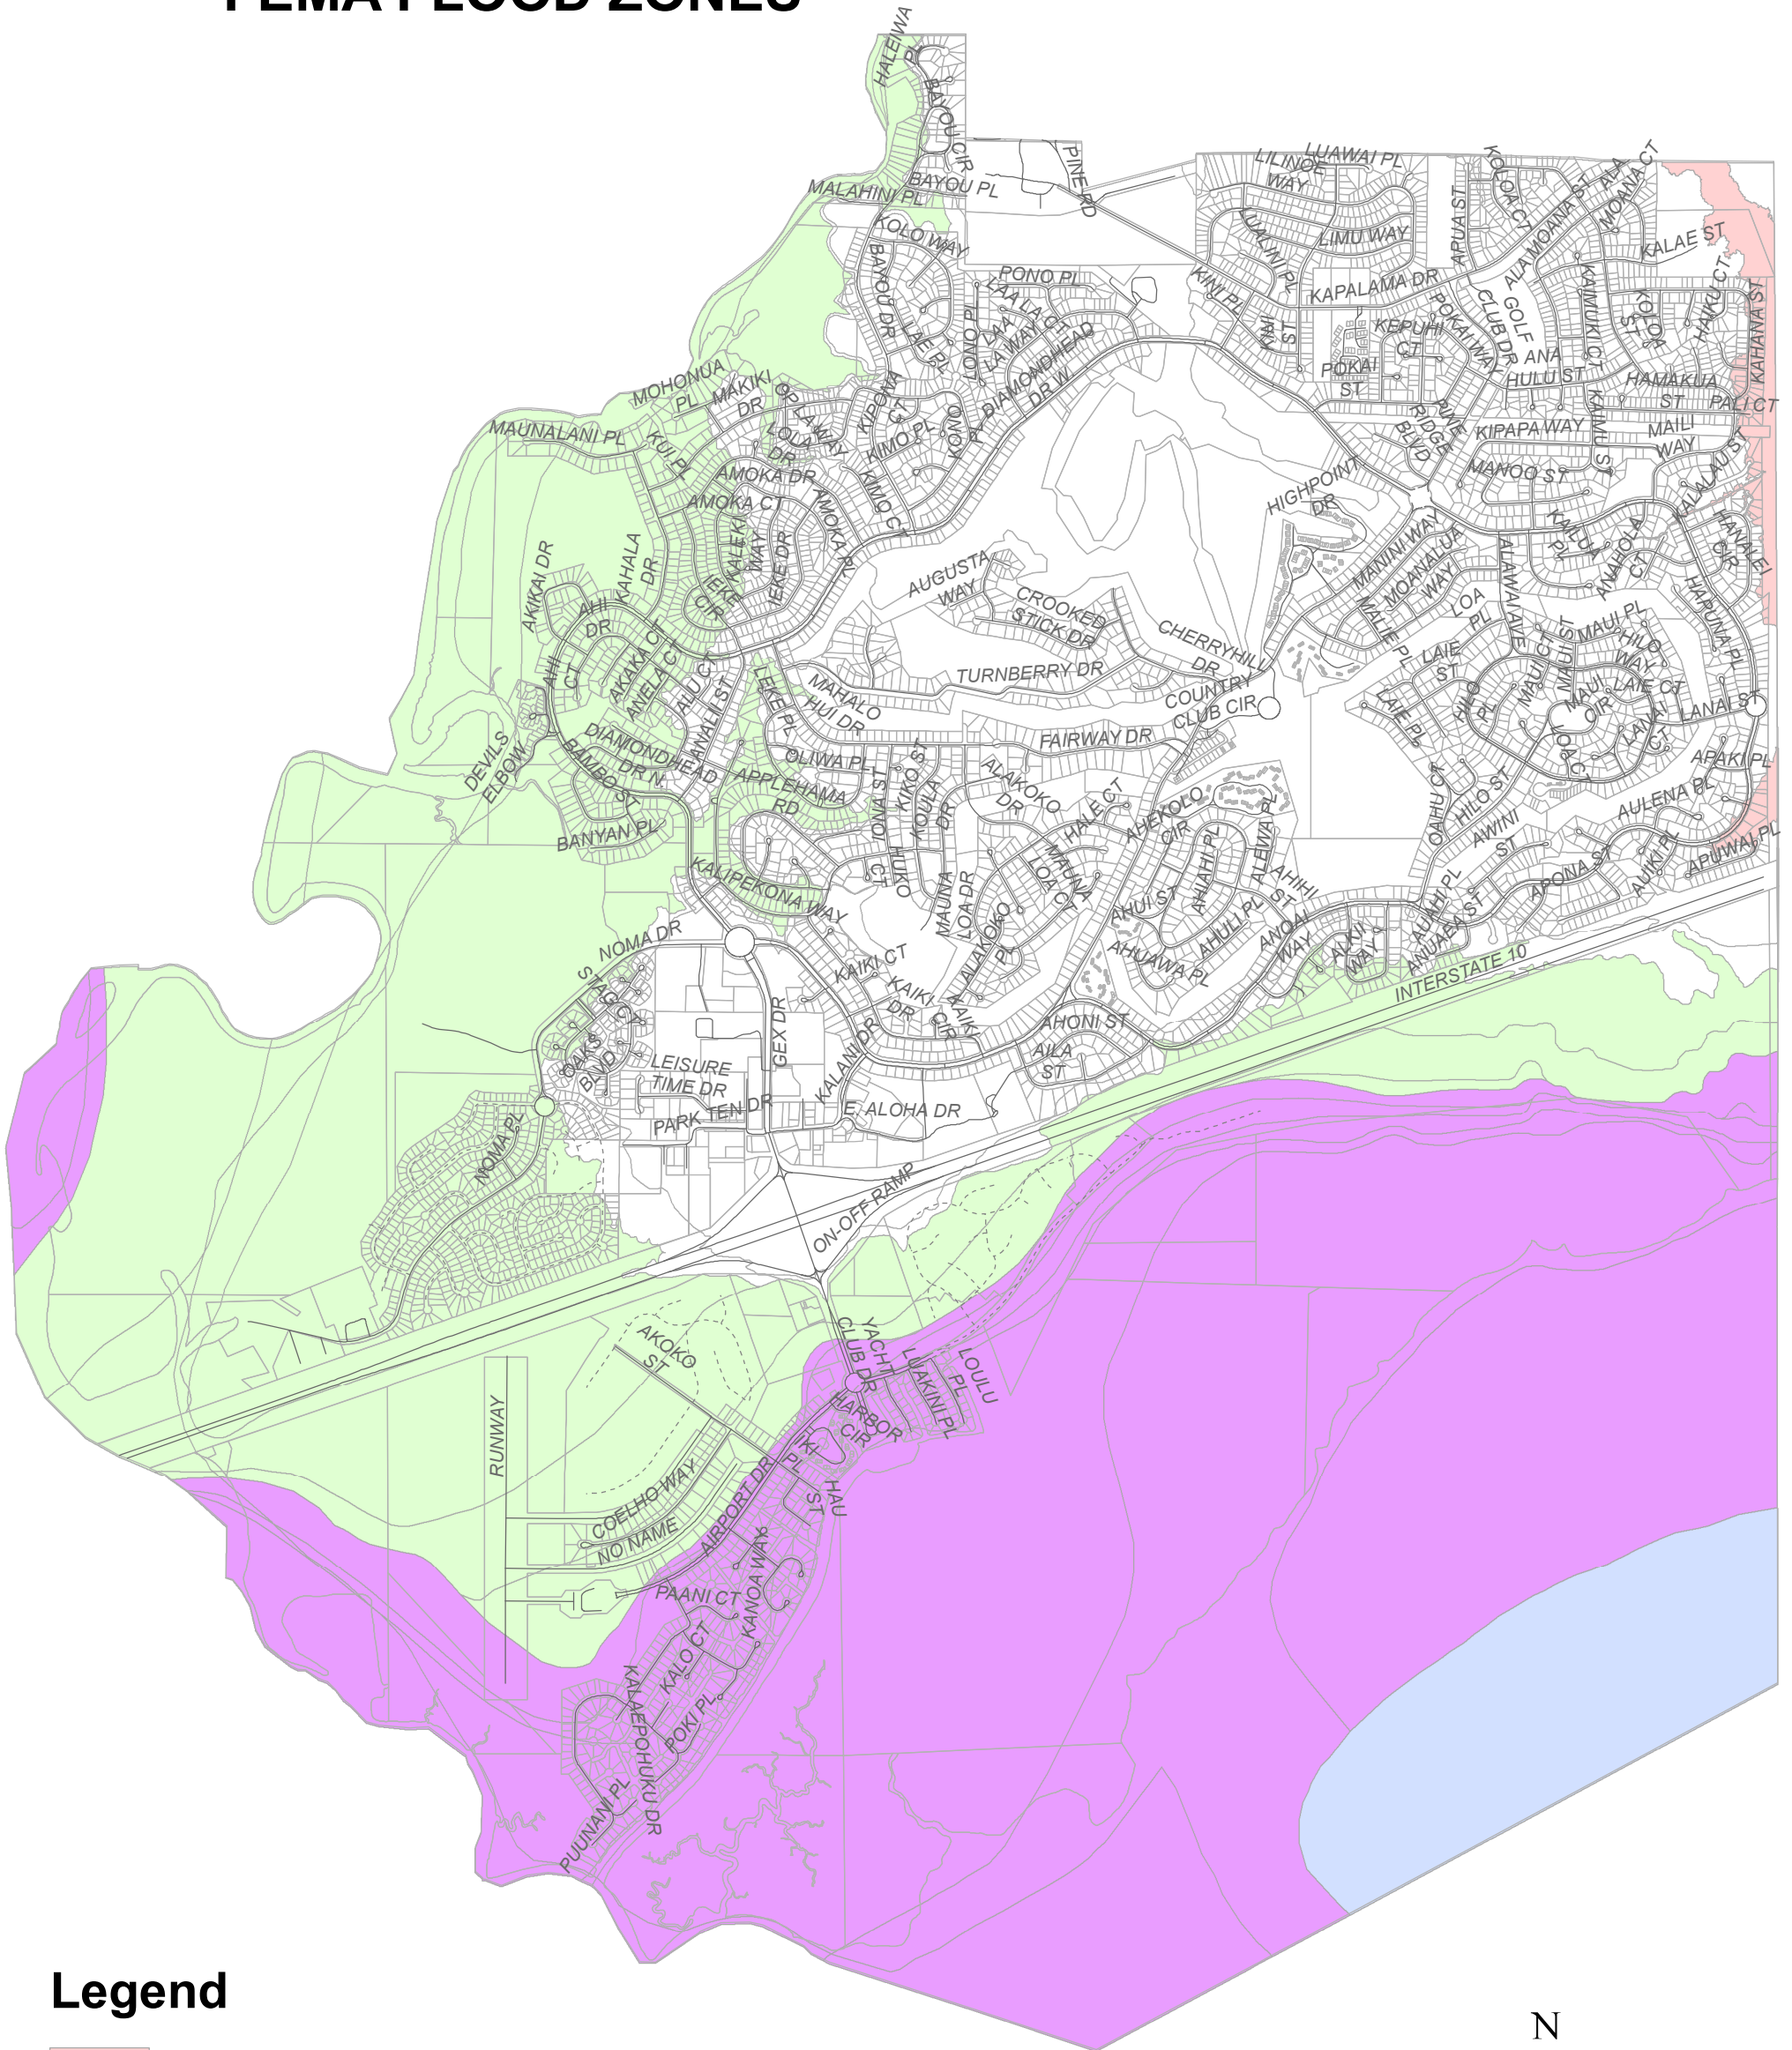

FEMA FLOOD ZONES

Legend

-  ZONE A
-  ZONE AE
-  ZONE VE
-  ZONE X
-  OPEN WATER

0 0.125 0.25 0.5 Miles