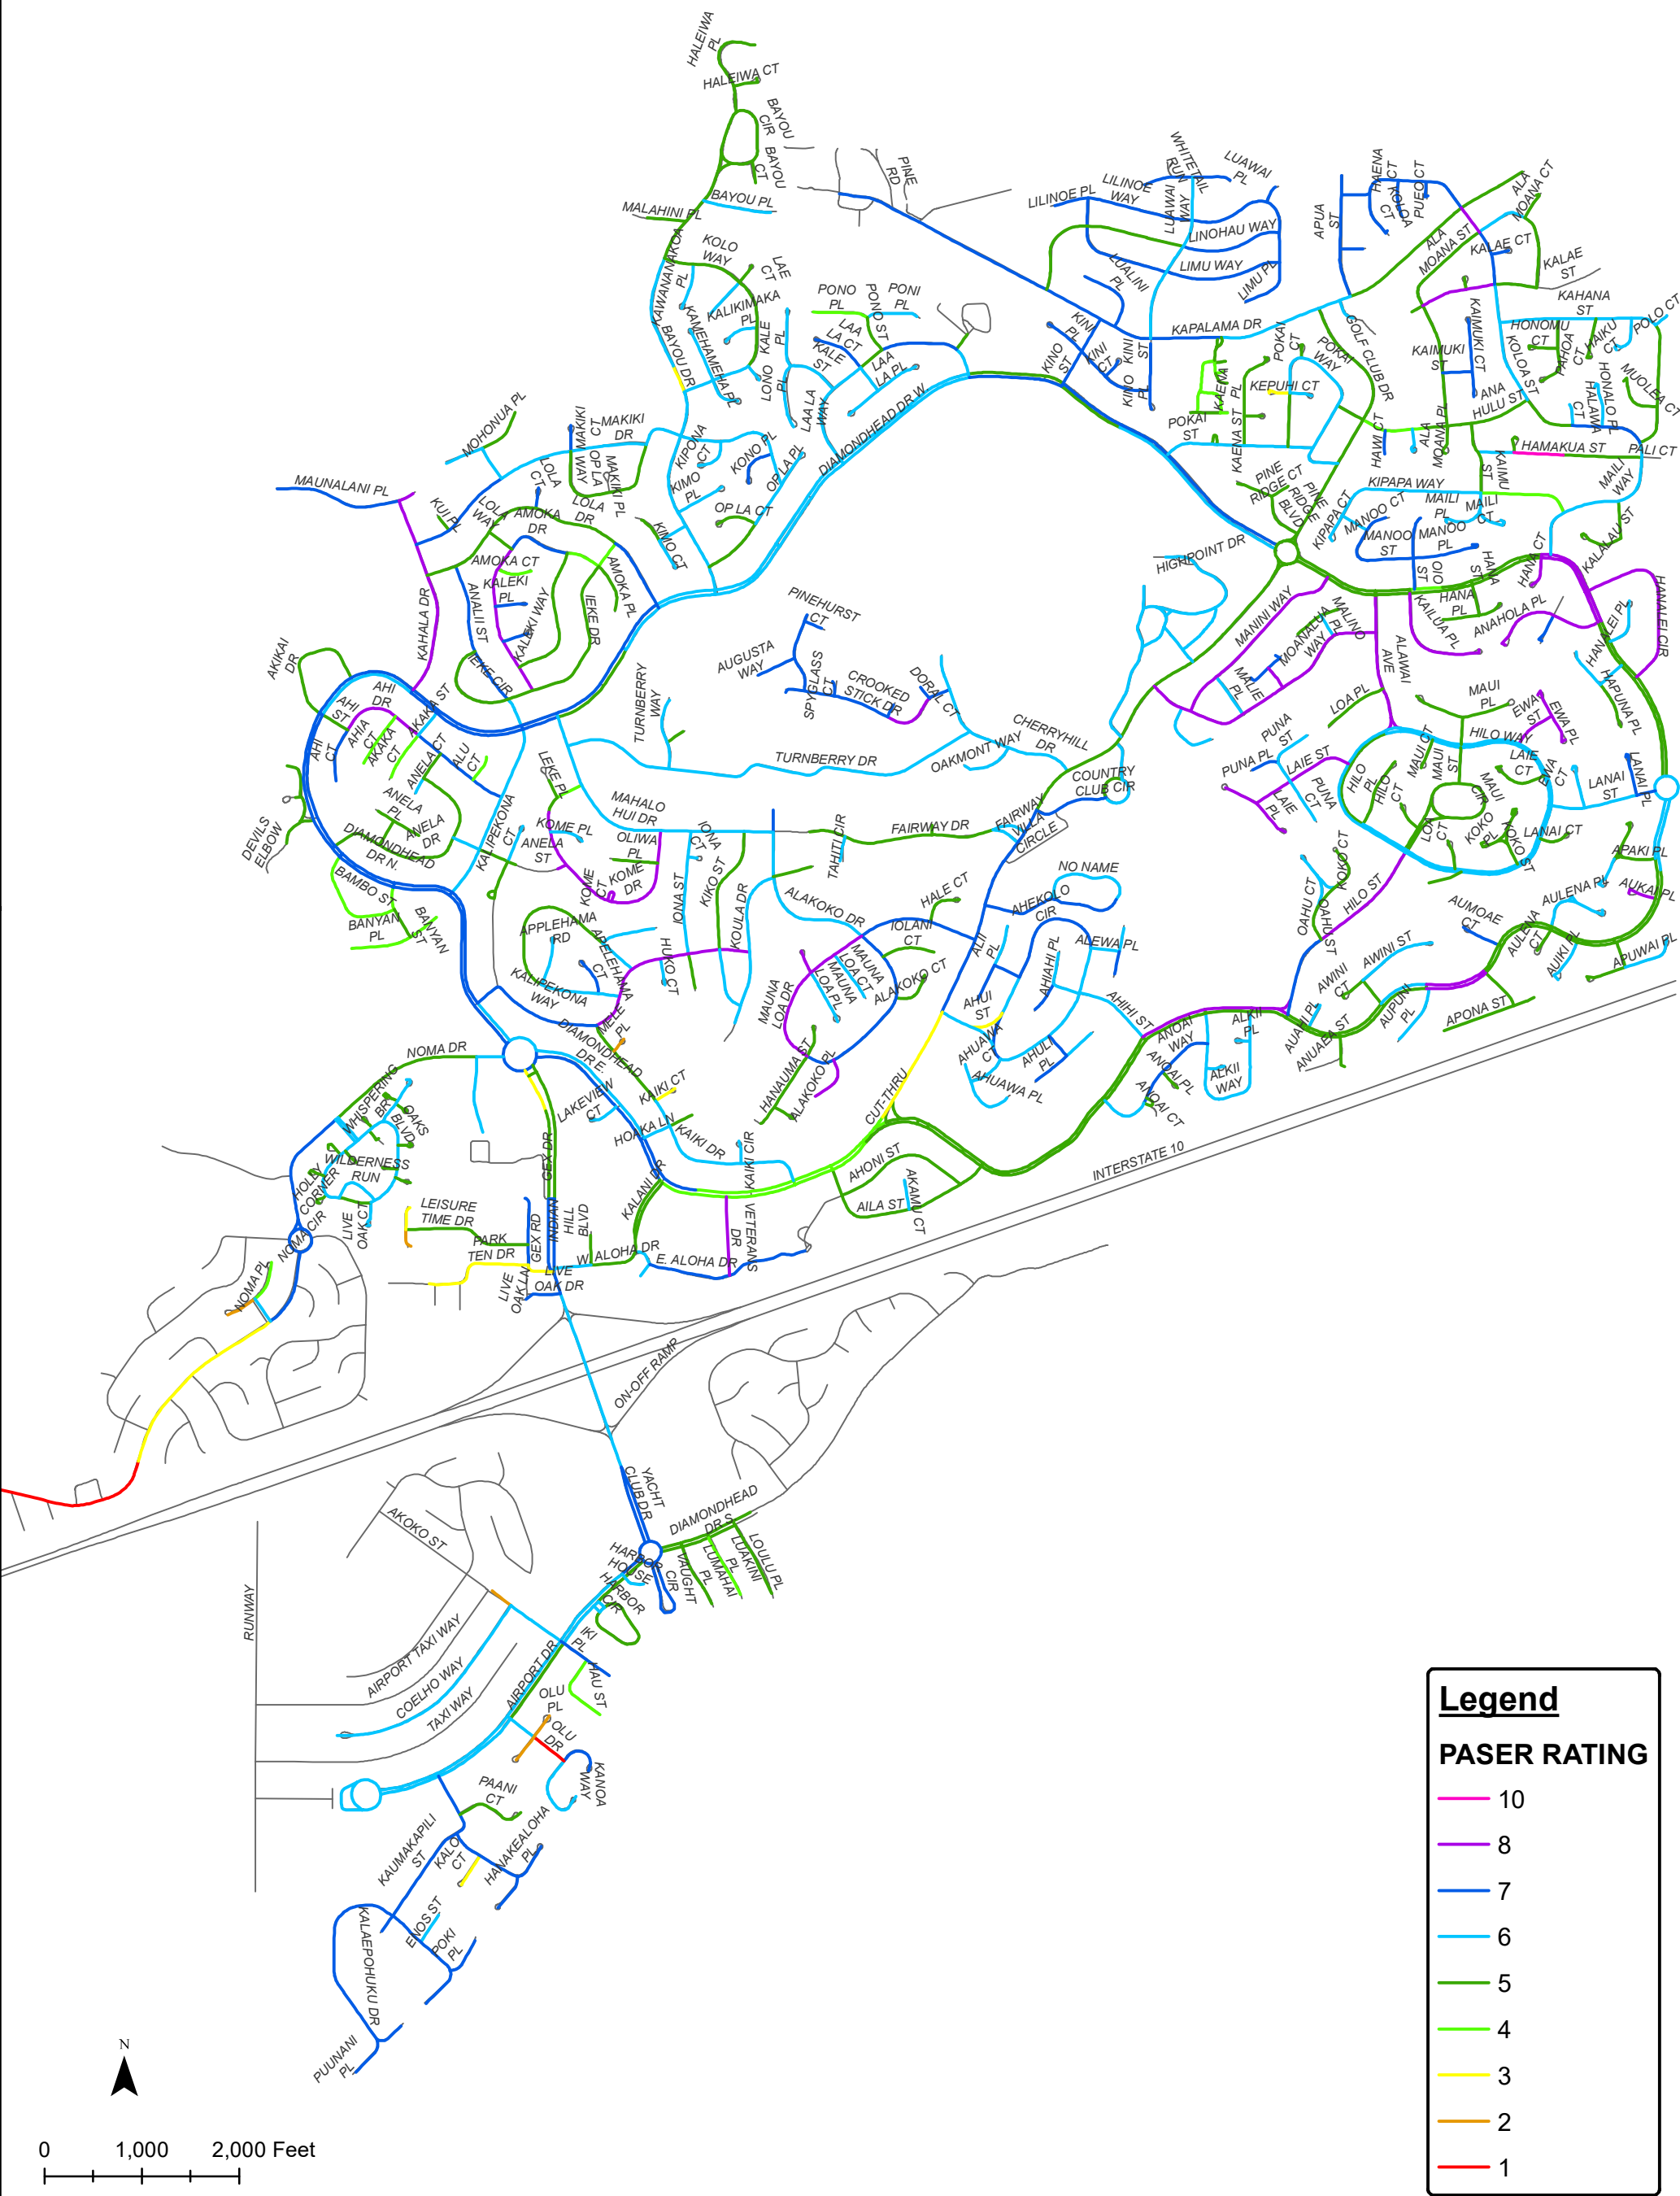

2018 PASER RATINGS

Legend

PASER RATING

- 10
- 8
- 7
- 6
- 5
- 4
- 3
- 2
- 1

0 1,000 2,000 Feet

N