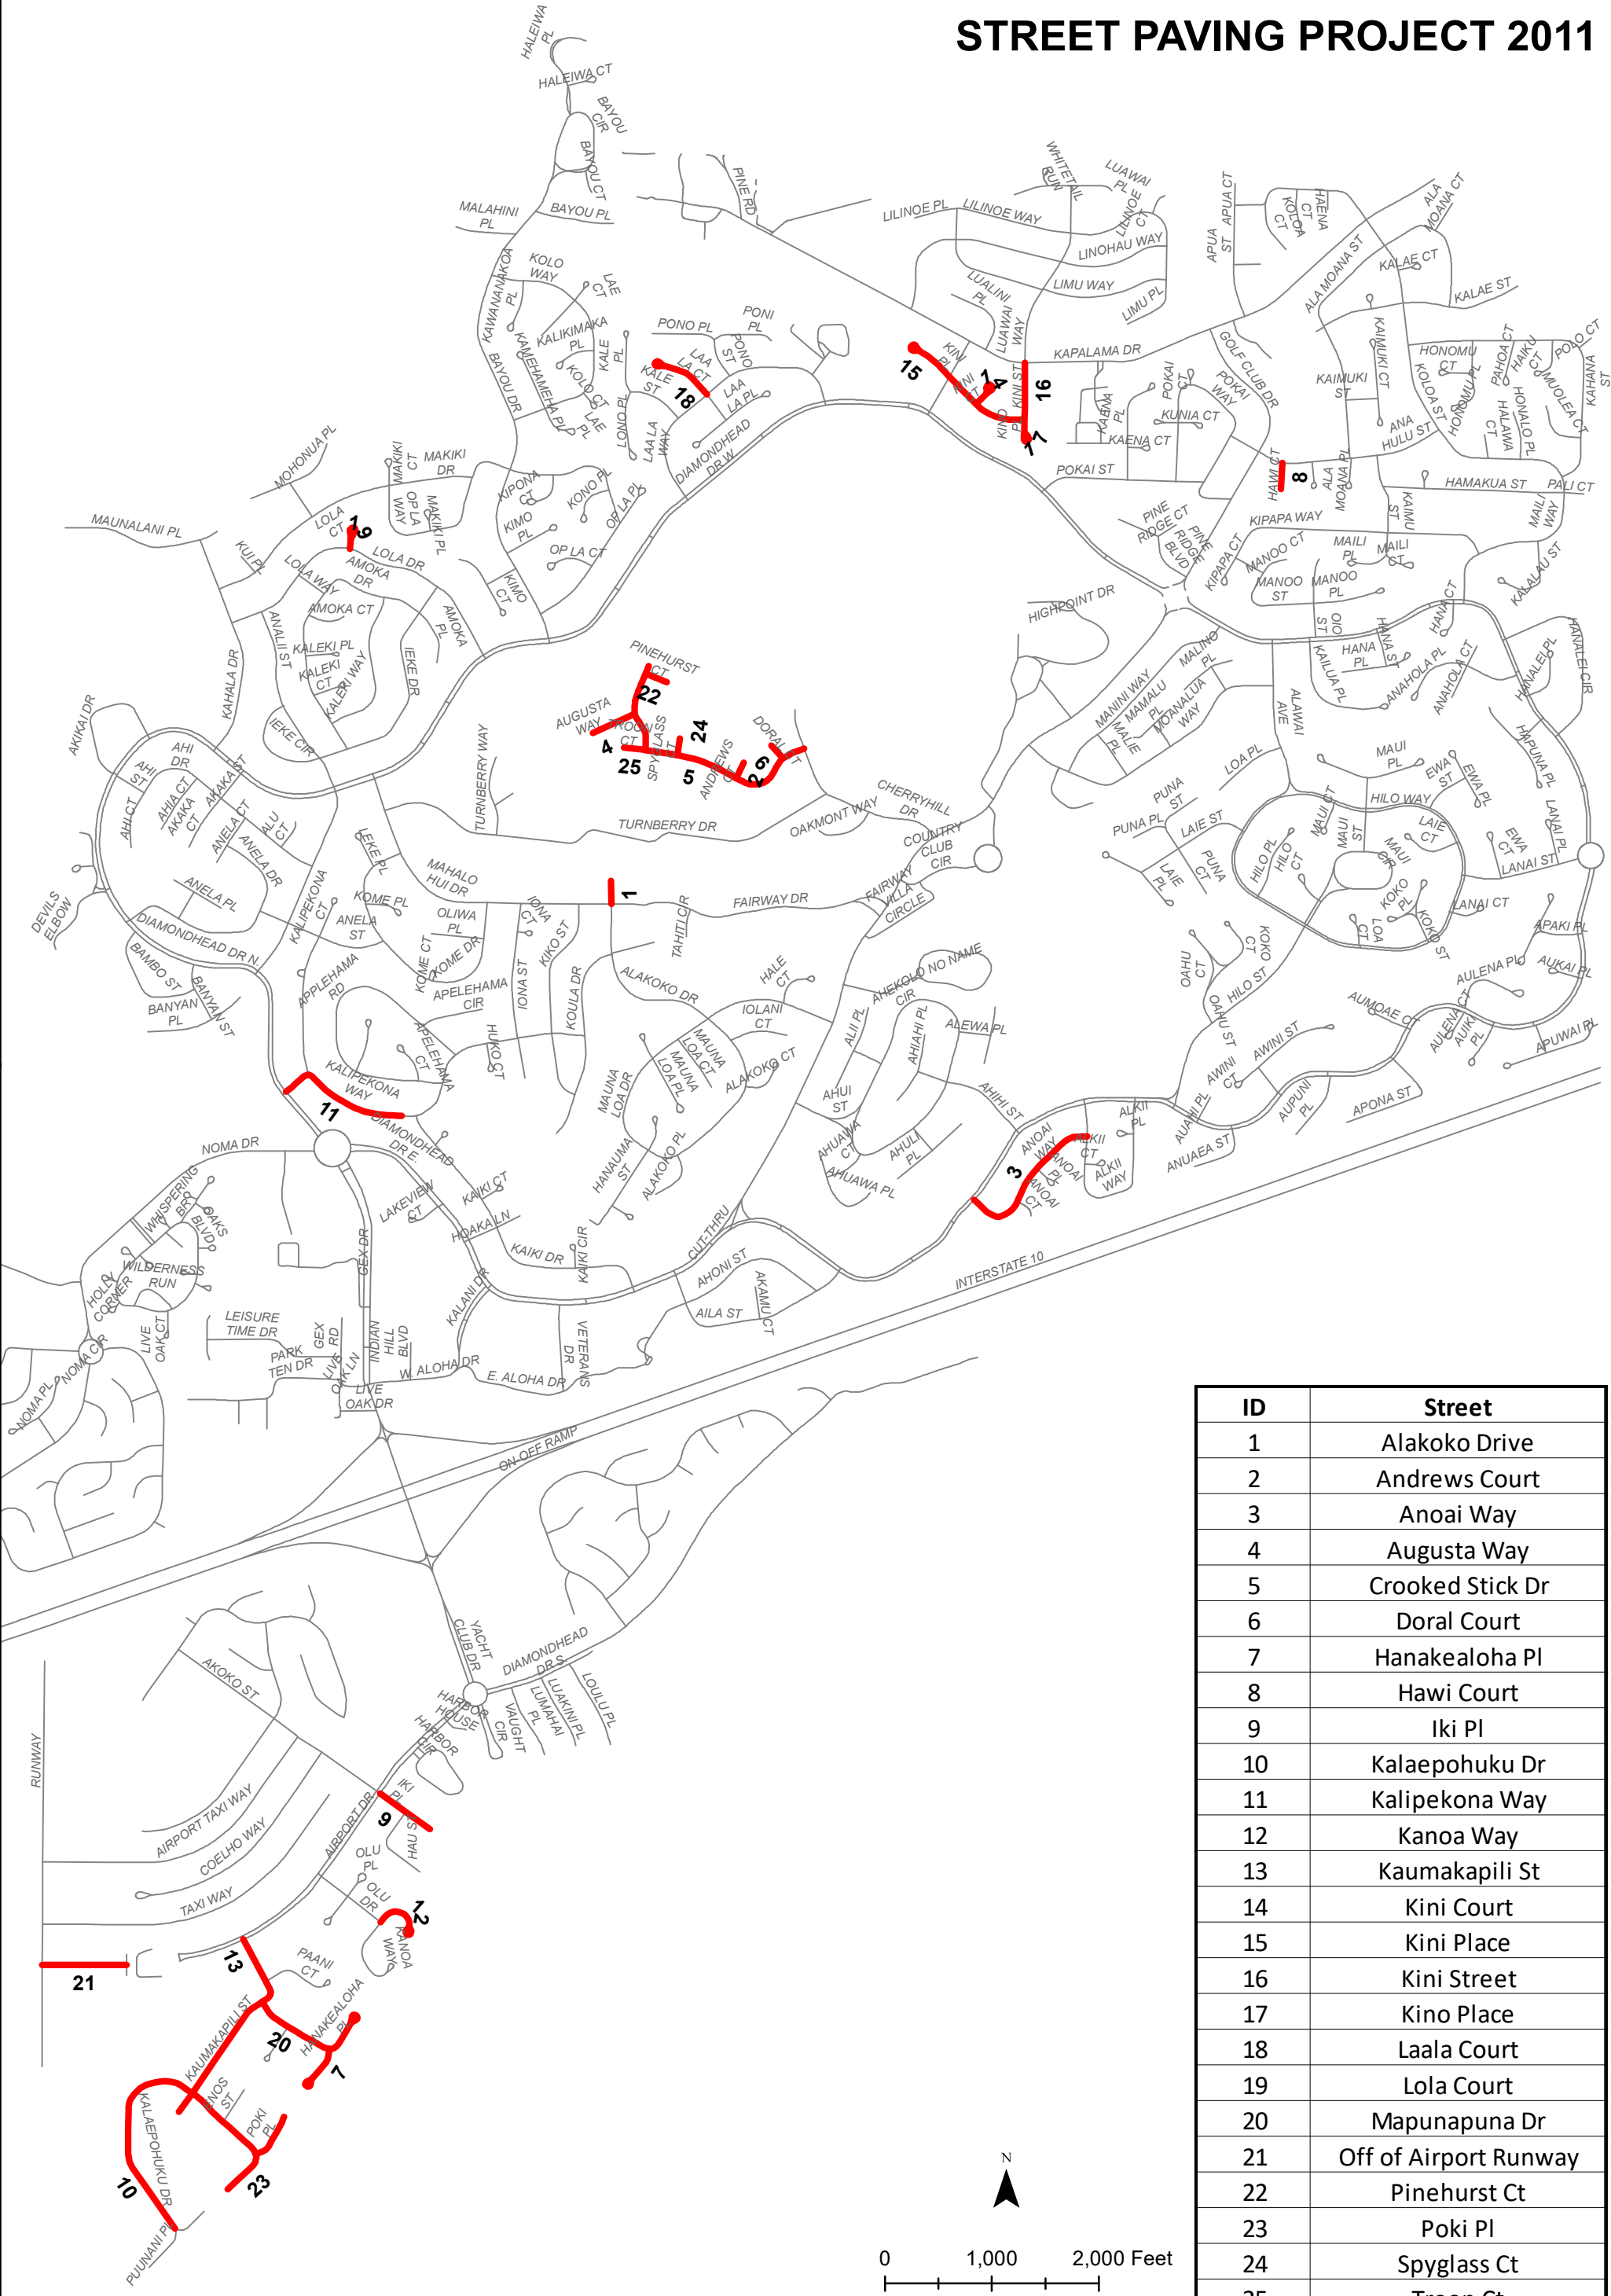

STREET PAVING PROJECT 2011

ID	Street
1	Alakoko Drive
2	Andrews Court
3	Anoai Way
4	Augusta Way
5	Crooked Stick Dr
6	Doral Court
7	Hanakealoha Pl
8	Hawi Court
9	Iki Pl
10	Kalaepohuku Dr
11	Kalipekona Way
12	Kanoa Way
13	Kaumakapili St
14	Kini Court
15	Kini Place
16	Kini Street
17	Kino Place
18	Laala Court
19	Lola Court
20	Mapunapuna Dr
21	Off of Airport Runway
22	Pinehurst Ct
23	Poki Pl
24	Spyglass Ct
25	Tron Ct