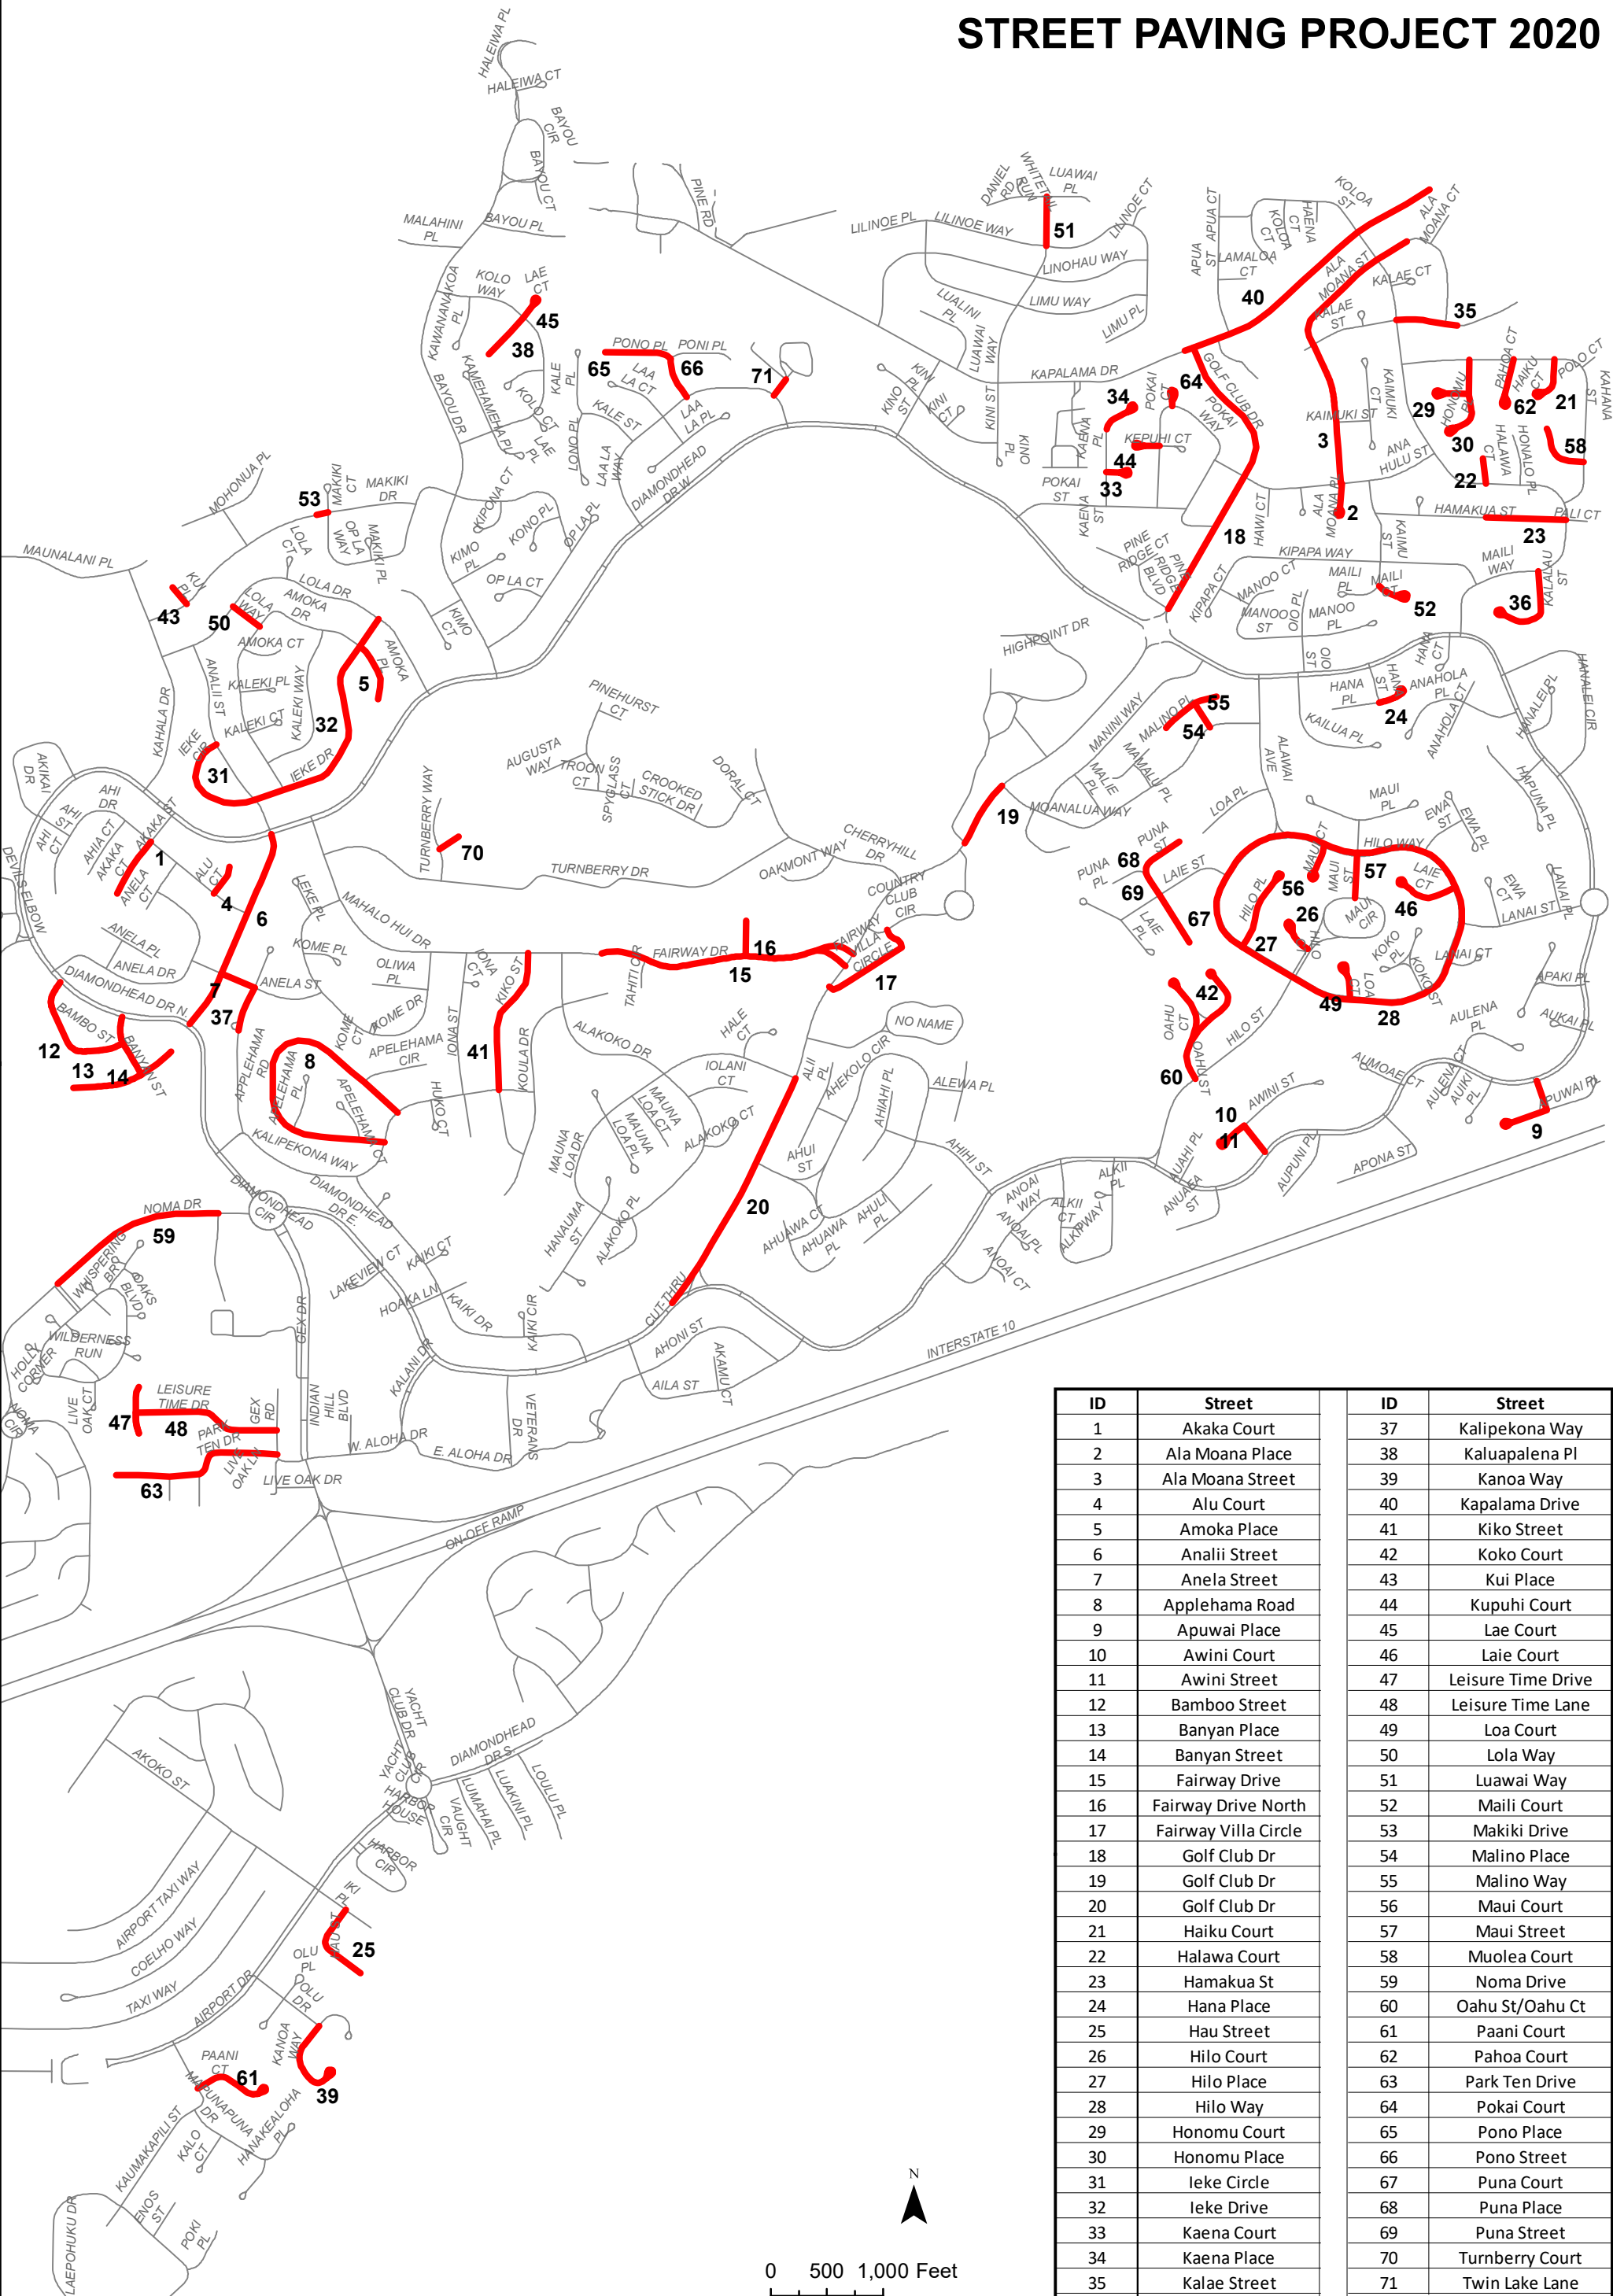

STREET PAVING PROJECT 2020

ID	Street	ID	Street
1	Akaka Court	37	Kalipekona Way
2	Ala Moana Place	38	Kaluapalena Pl
3	Ala Moana Street	39	Kanoa Way
4	Alu Court	40	Kapalama Drive
5	Amoka Place	41	Kiko Street
6	Analii Street	42	Koko Court
7	Anela Street	43	Kui Place
8	Applehama Road	44	Kupuhi Court
9	Apuwai Place	45	Lae Court
10	Awini Court	46	Laie Court
11	Awini Street	47	Leisure Time Drive
12	Bamboo Street	48	Leisure Time Lane
13	Banyan Place	49	Loa Court
14	Banyan Street	50	Lola Way
15	Fairway Drive	51	Luawai Way
16	Fairway Drive North	52	Maili Court
17	Fairway Villa Circle	53	Makiki Drive
18	Golf Club Dr	54	Malino Place
19	Golf Club Dr	55	Malino Way
20	Golf Club Dr	56	Maui Court
21	Haiku Court	57	Maui Street
22	Halawa Court	58	Muolea Court
23	Hamakua St	59	Noma Drive
24	Hana Place	60	Oahu St/Oahu Ct
25	Hau Street	61	Paani Court
26	Hilo Court	62	Pahoa Court
27	Hilo Place	63	Park Ten Drive
28	Hilo Way	64	Pokai Court
29	Honomu Court	65	Pono Place
30	Honomu Place	66	Pono Street
31	Ieke Circle	67	Puna Court
32	Ieke Drive	68	Puna Place
33	Kaena Court	69	Puna Street
34	Kaena Place	70	Turnberry Court
35	Kalae Street	71	Twin Lake Lane
36	Kalalau Street		