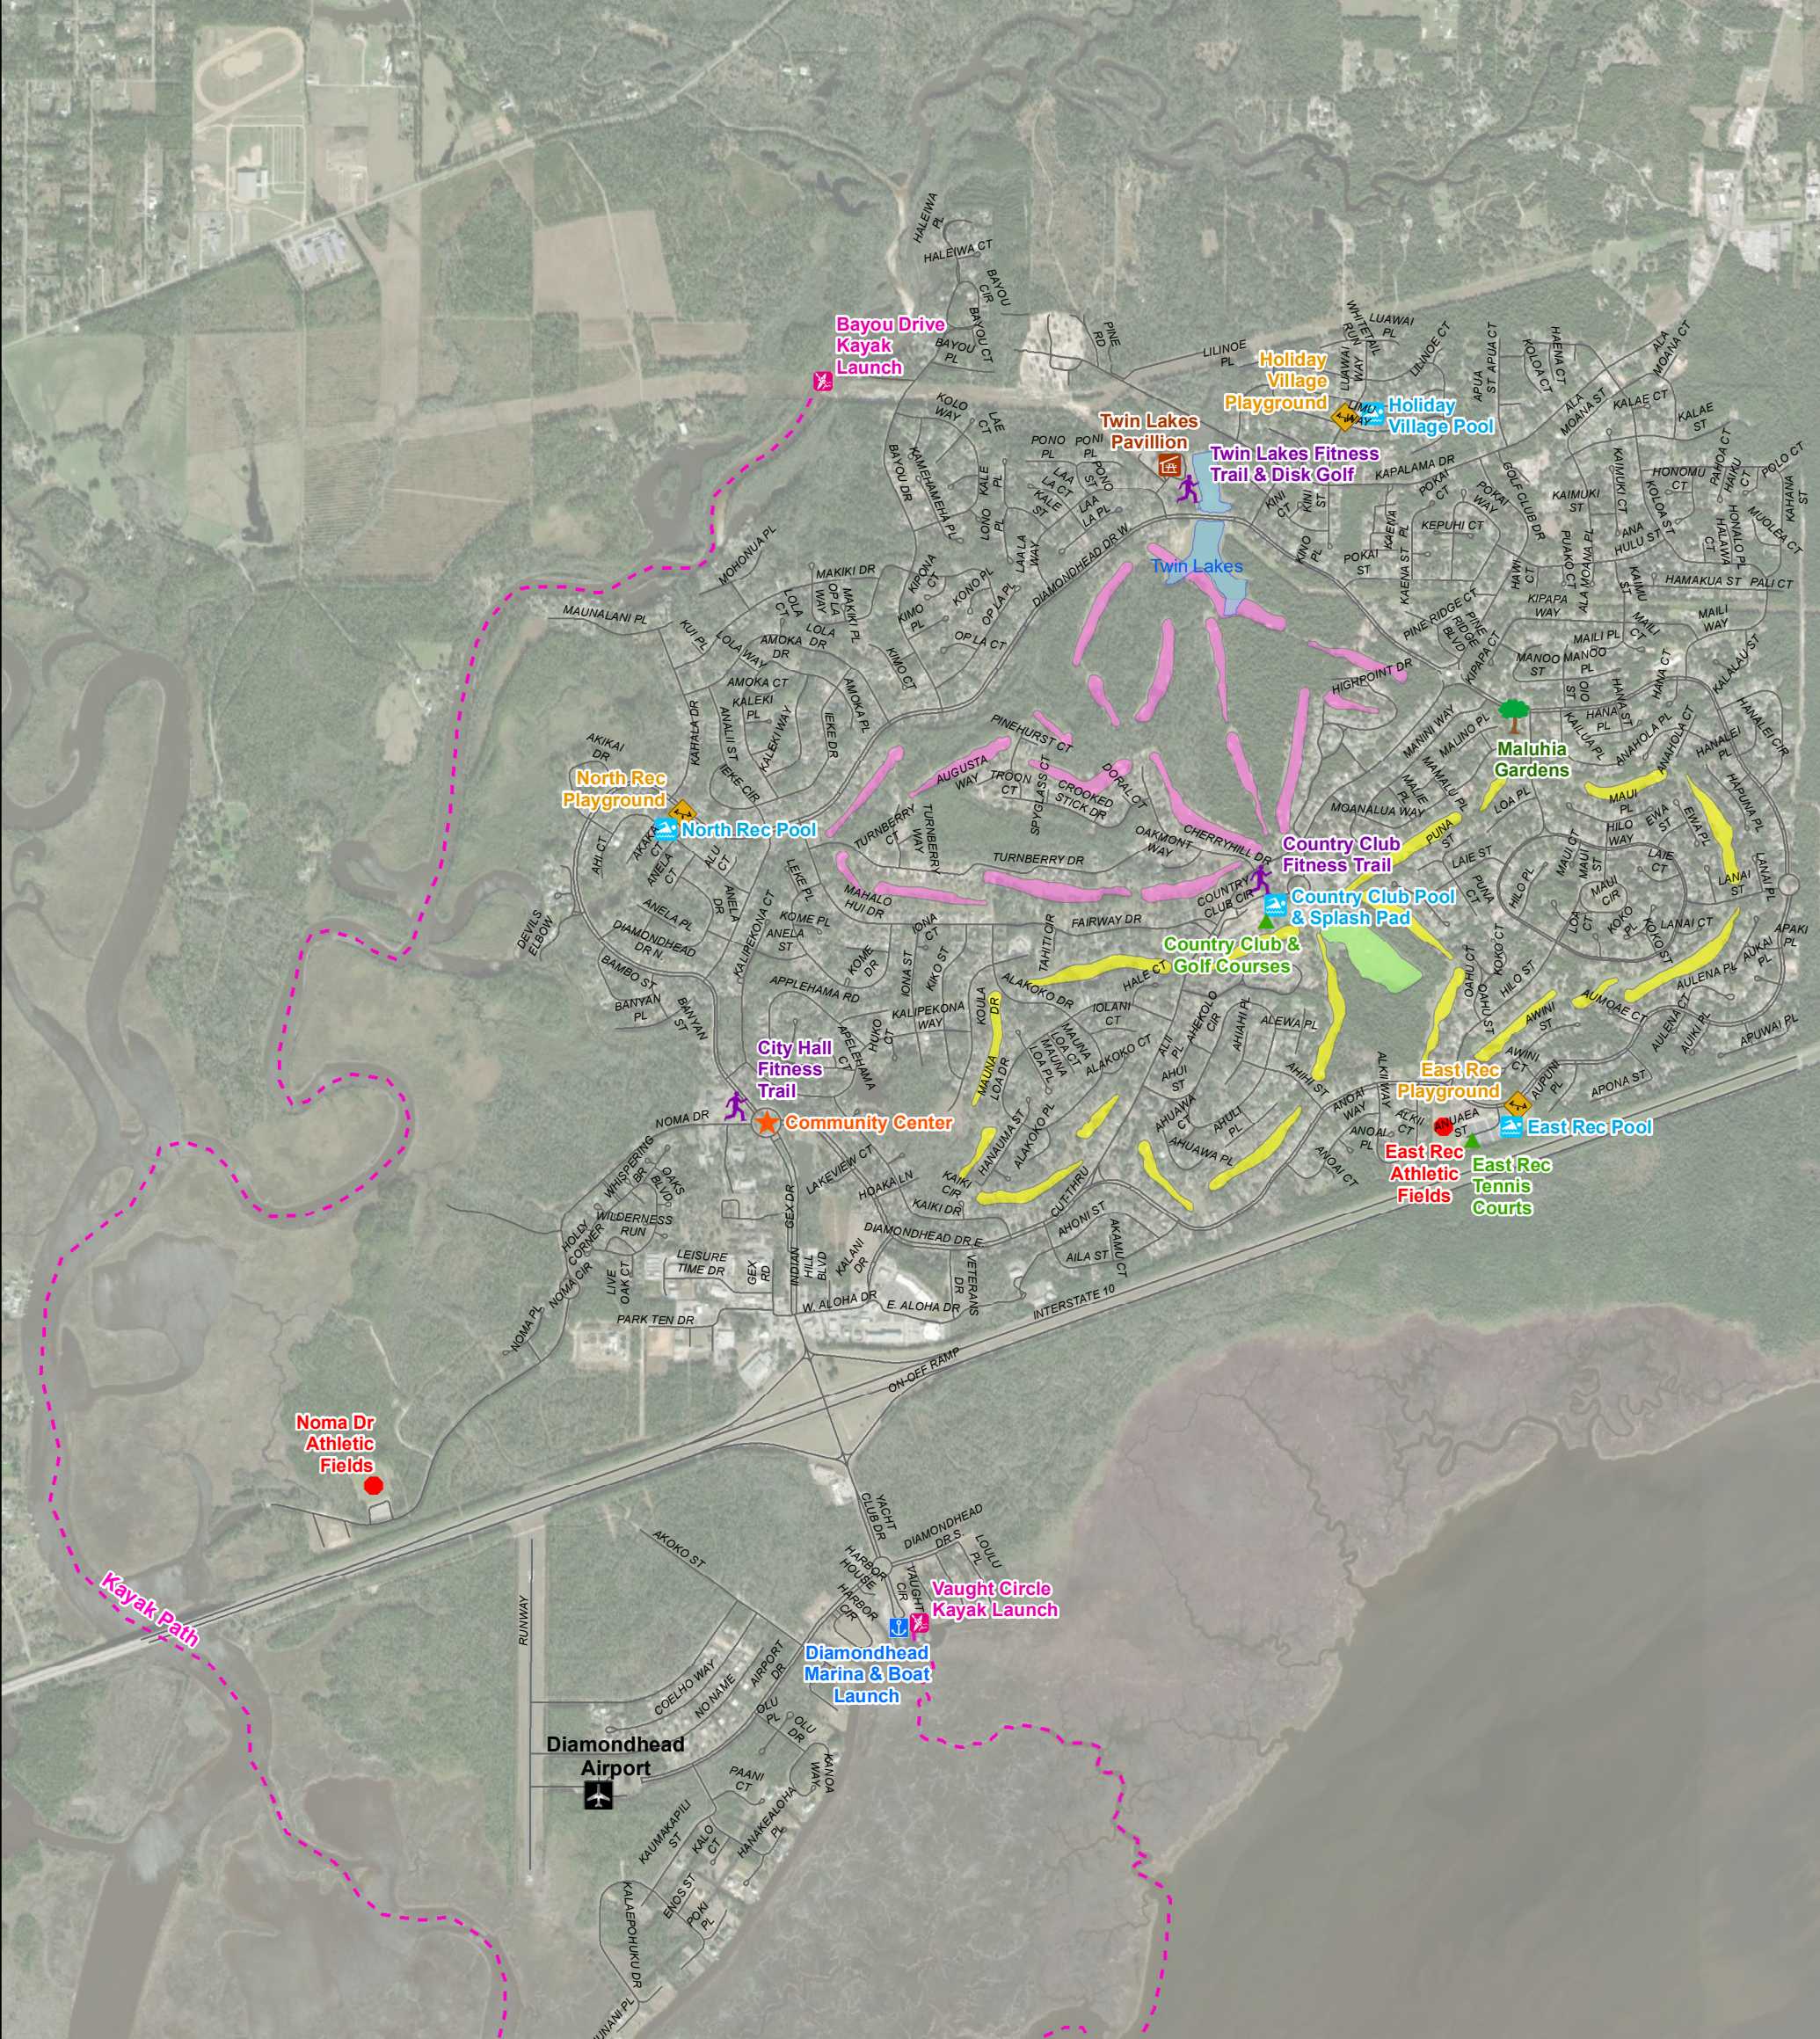

RECREATION AMENITIES

Legend

-  Marina & Boat Launch
-  Kayak Launch
-  Kayak Trail
-  Cardinal Golf Course
-  Pine Golf Course
-  Driving Range
-  Pavillion
-  Tennis Courts
-  Fitness Trail
-  Pools
-  Athletic Fields
-  Playground